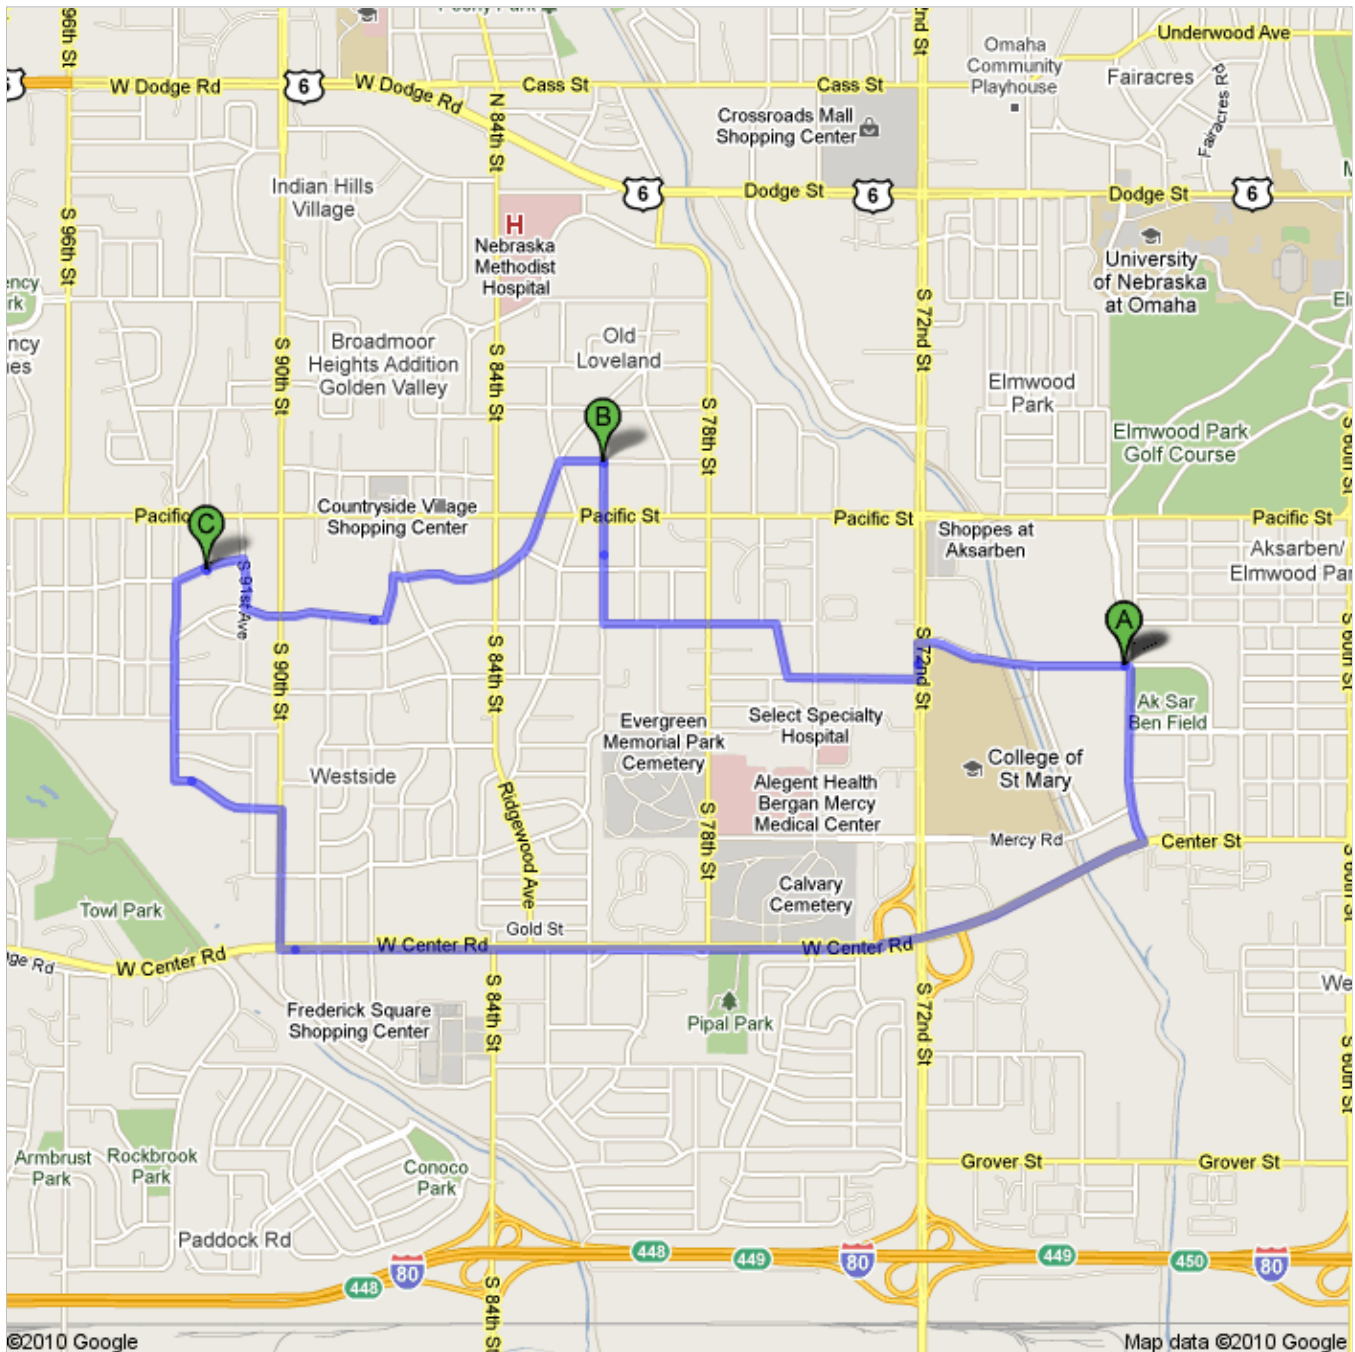

Directions to 6708 Pine St, Omaha, NE 68106
6.7 mi – about 2 hours 17 mins

Save trees. Go green!
 Download Google Maps on your phone at google.com/gmm

Walking directions are in beta.
 Use caution – This route may be missing sidewalks or pedestrian paths.

 6708 Pine St, Omaha, NE 68106

- 1. Head **west** on **Pine St** toward **Ak-Sar-Ben Dr** go 0.3 mi
total 0.3 mi
About 7 mins
-  2. Slight **left** to stay on **Pine St** go 0.1 mi
total 0.5 mi
About 4 mins
-  3. Turn **left** at **S 72nd St** go 430 ft
total 0.6 mi
About 2 mins
-  4. Turn **right** at **Hickory St** go 0.3 mi
total 0.9 mi
About 7 mins
-  5. Turn **right** at **S 76th St** go 0.1 mi
total 1.0 mi
About 2 mins
-  6. Turn **left** at **Woolworth Ave** go 0.4 mi
total 1.4 mi
About 9 mins
-  7. Turn **right** at **S 80th St** go 0.4 mi
total 1.8 mi
Destination will be on the right
About 8 mins

Total: **1.8 mi** – about **38 mins**

 801 S 80th St, Omaha, NE 68114

total 0.0 mi

- 8. Head **north** on **S 80th St** toward **Leavenworth St** go 7 ft
total 7 ft
-  9. Turn **left** at **Leavenworth St** go 0.1 mi
total 0.1 mi
About 3 mins
-  10. Turn **left** at **Loveland Dr** go 0.6 mi
total 0.7 mi
About 11 mins
-  11. Turn **left** at **S 87th St** go 0.1 mi
total 0.8 mi
About 2 mins
-  12. Turn **right** at **William St** go 0.2 mi
total 1.0 mi
About 5 mins
- 13. Continue onto **Woolworth Ave** go 446 ft
total 1.1 mi
About 2 mins
-  14. Turn **right** at **S 91st Ave** go 0.1 mi
total 1.2 mi
About 2 mins
-  15. Turn **left** at **Poppleton Ave** go 479 ft
total 1.3 mi
About 1 min
-  16. Turn **left** at **S 92nd St/S 92nd Cir** go 26 ft
total 1.3 mi
Destination will be on the left

Total: **1.3 mi** – about **26 mins**

 1315 S 92nd Cir, Omaha, NE 68124

total 0.0 mi

- 17. Head **north** on **S 92nd St/S 92nd Cir** toward **Poppleton Ave** go 26 ft
total 26 ft
-  18. Turn **left** at **Poppleton Ave** go 394 ft
total 420 ft
About 1 min